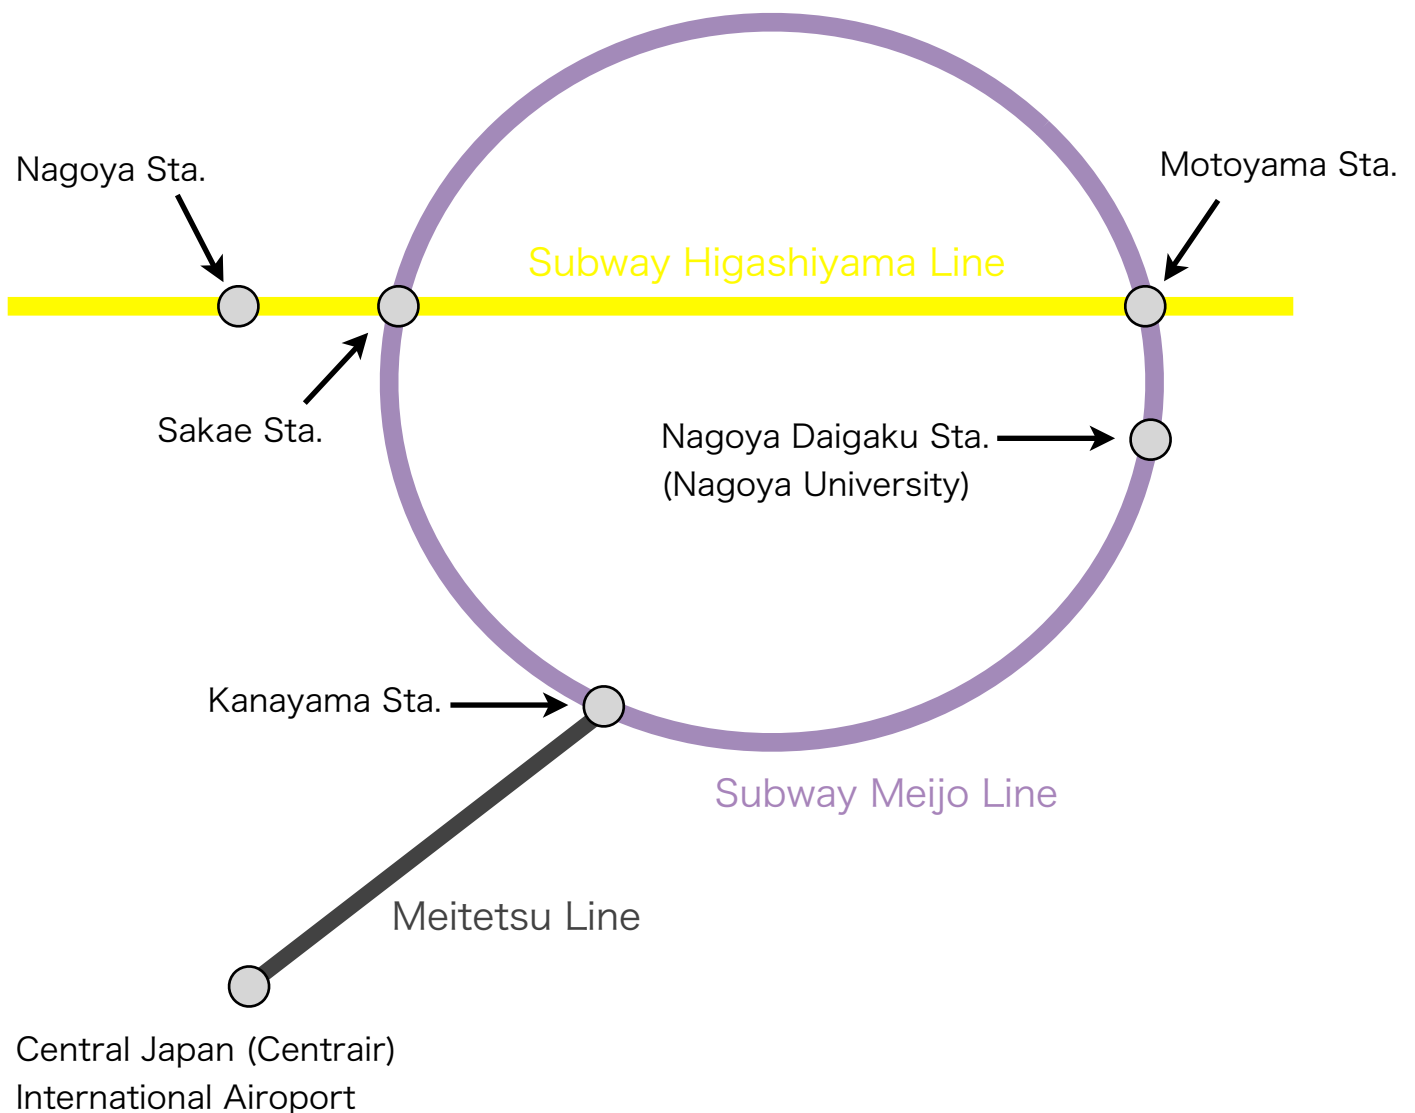

# Access to Nagoya University (Higashiyama Campus)

**From Nagoya Station:** Take the Subway Higashiyama Line (bound for Fujigaoka) to Motoyama Sta. (15 minutes), then transfer to the Subway Meijo Line (clockwise direction) to Nagoya Daigaku Sta. (2 minutes). Nagoya University Campus is just off the subway exit.

**From Centrair (Central Japan International Airport):** Take the Meitetsu Line to Kanayama Sta. (30 min.), then transfer to the Subway Meijo Line (counterclockwise direction) to Nagoya Daigaku Sta. (21 min.).