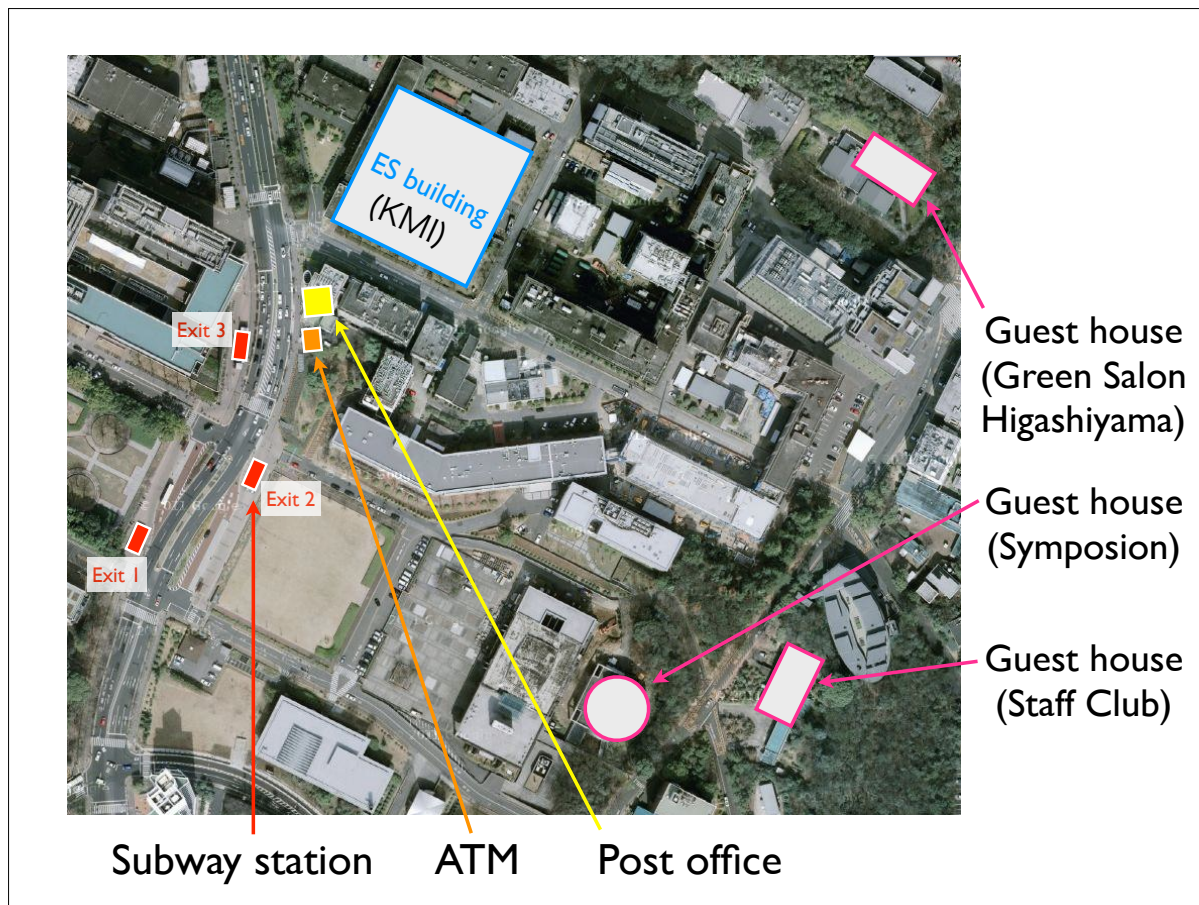

# Access to Nagoya University (Higashiyama Campus)

**From Nagoya Station:** Take the Subway Higashiyama Line (bound for Fujigaoka) to Motoyama Sta. (15 minutes), then transfer to the Subway Meijo Line (clockwise direction) to Nagoya Daigaku Sta. (2 minutes). Nagoya University Campus is just off the subway exit.

**From Centrair (Central Japan International Airport):** Take the Meitetsu Line to Kanayama Sta. (30 min.), then transfer to the Subway Meijo Line (counterclockwise direction) to Nagoya Daigaku Sta. (21 min.).

## Access to conference sites

SCGT14 MINI:

Science Symposia (ES 635), 6th Floor of ES Building